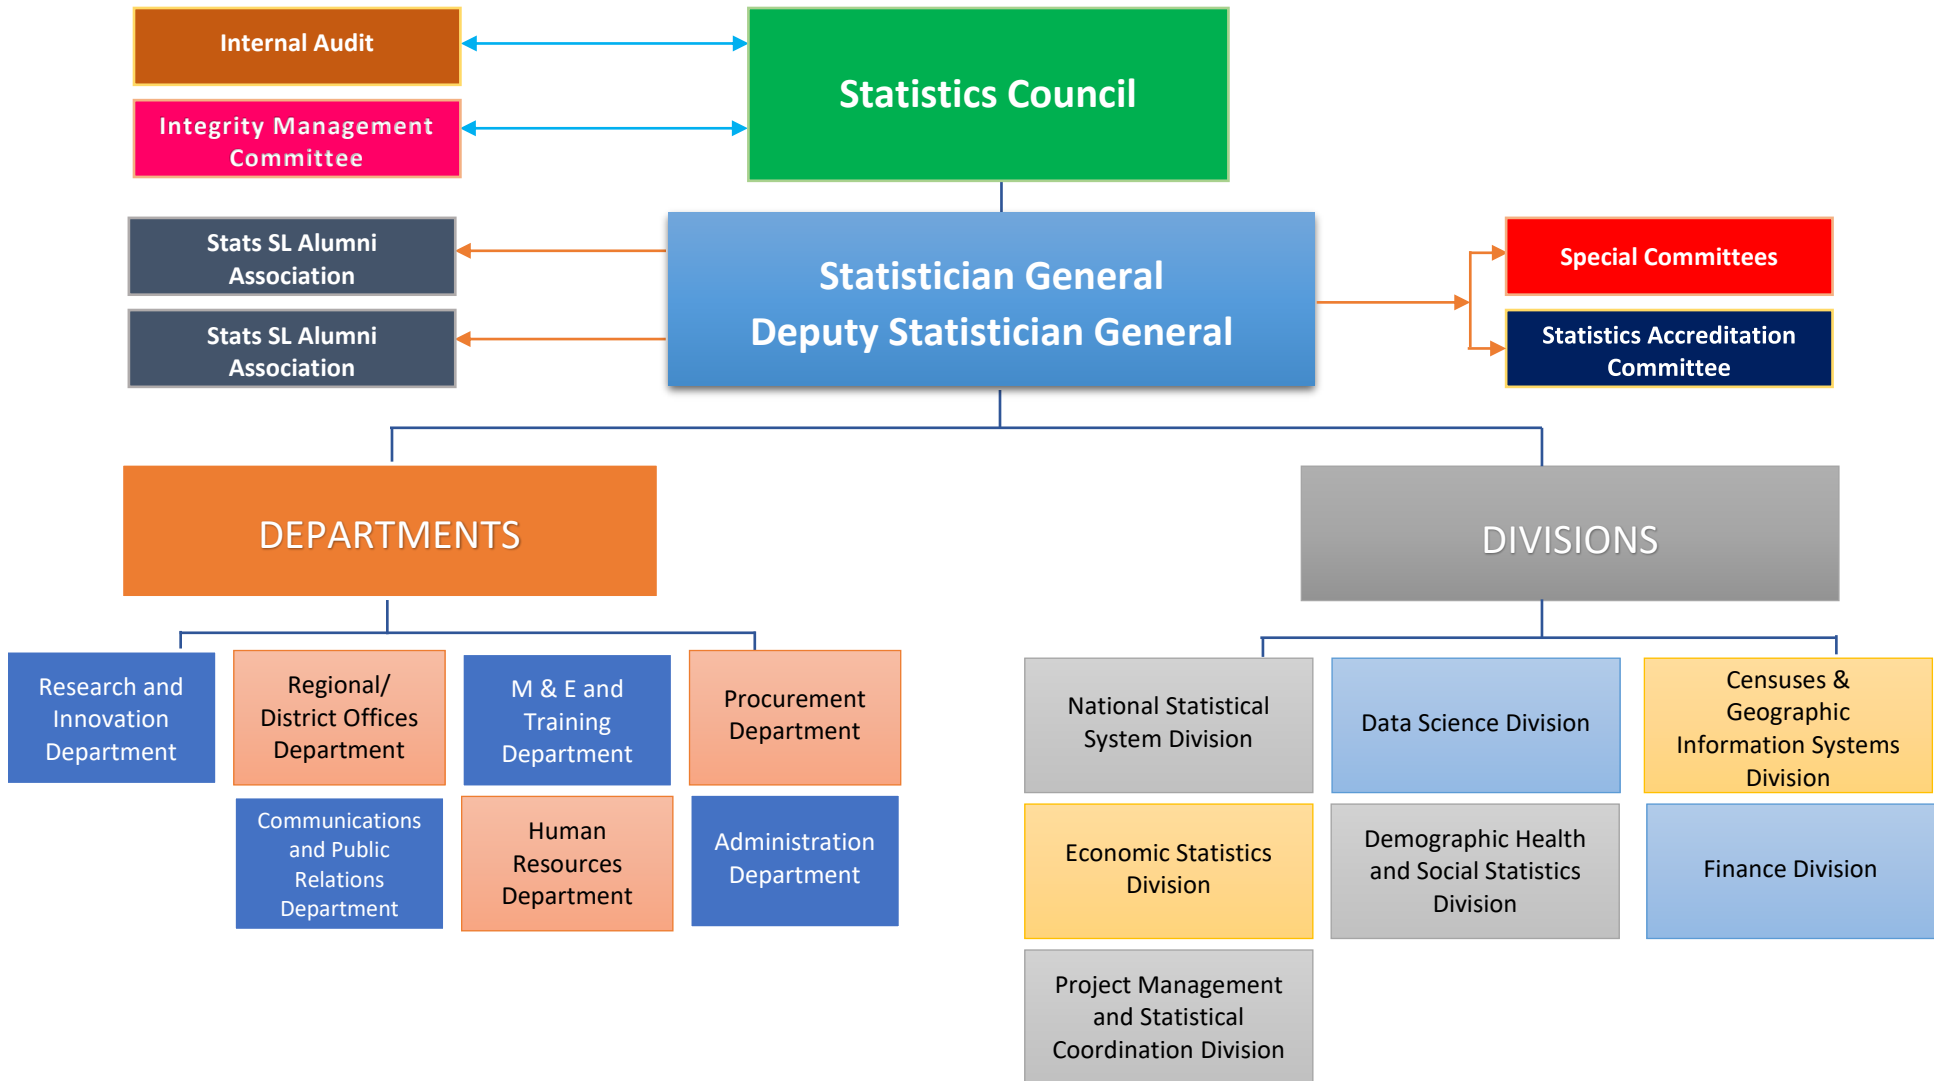

# STATISTICS SIERRA LEONE (Stats SL)

*Credible Data for National Development*

*Becoming a WINNER National Statistics Office*